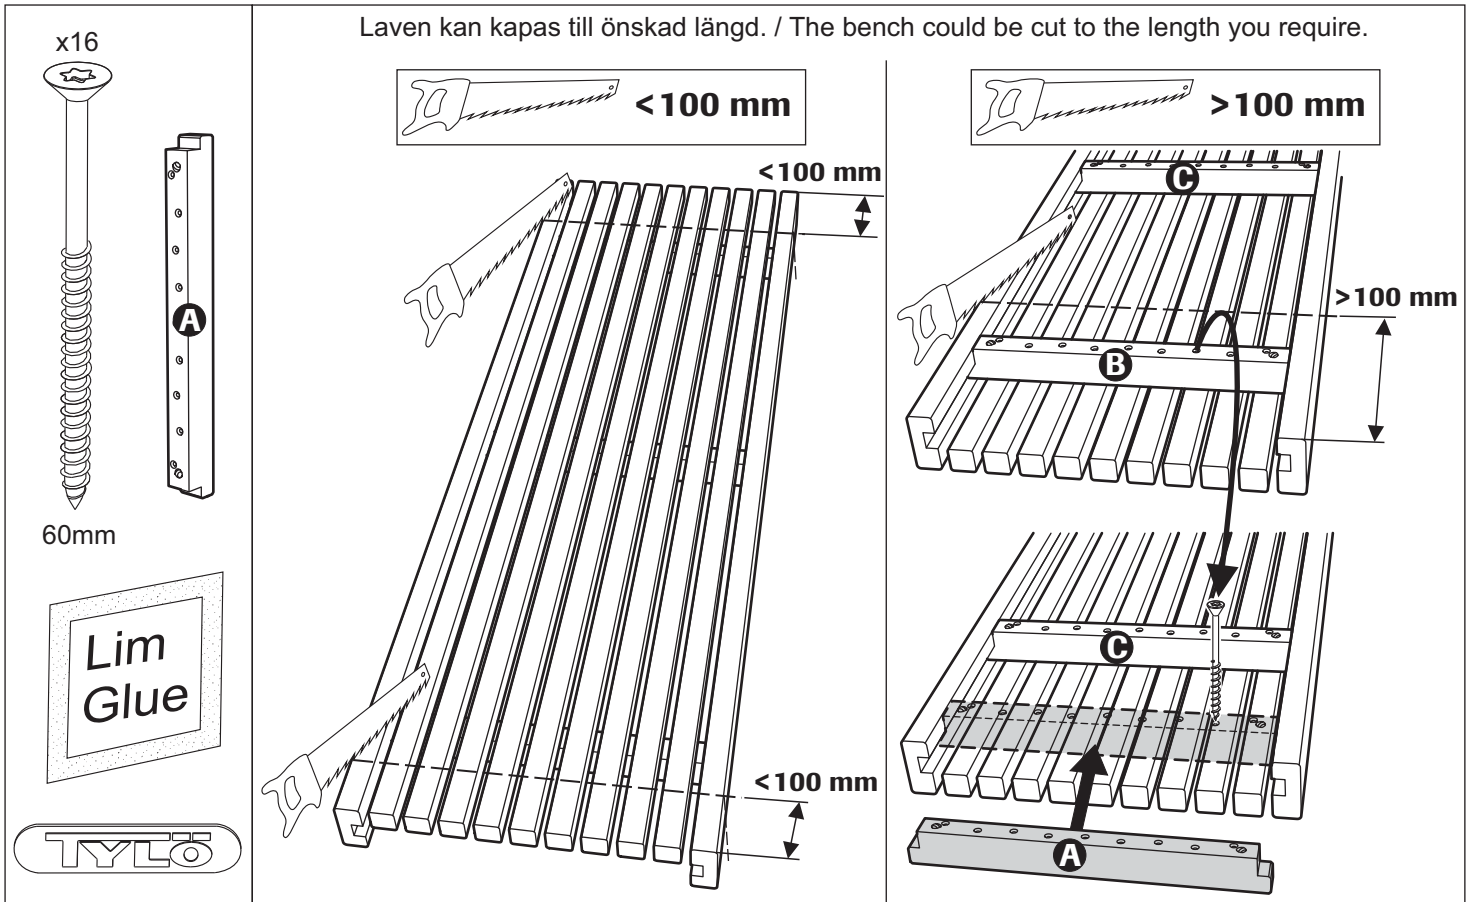

LAVE, BENCH, BANK, BANQUETTE ESR

Laven kan kapas till önskad längd. / The bench could be cut to the length you require.

LAVE, BENCH, BANK, BANQUETTE E68