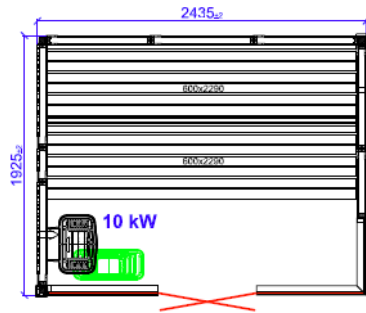

TYLÖ GLASS CORNER RIGHT PLANS

1670x1670

1925x1670

2180x1670

1925x1925

2180x1925

2435x1925

2690x1925

2180x2180

2435x2180