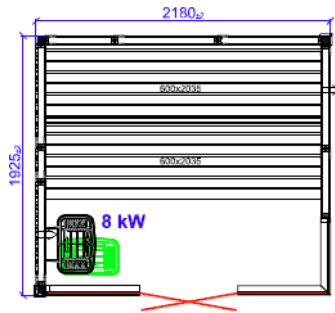

TYLÖ GLASS CORNER RIGHT PLANS

1670x1670

1925x1670

2180x1670

1925x1925

2180x1925

2435x1925

2690x1925

2180x2180

2435x2180