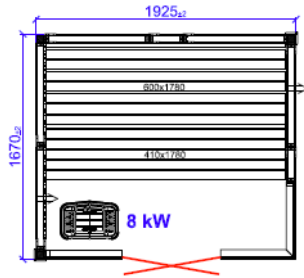

TYLÖ GLASS CORNER RIGHT PLANS

1670x1670

1925x1670

2180x1670

1925x1925

2180x1925

2435x1925

2690x1925

2180x2180

2435x2180