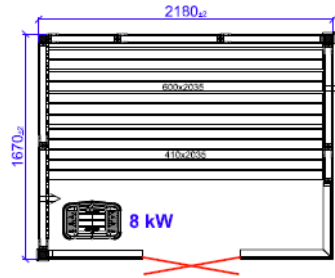

TYLÖ GLASS CORNER RIGHT PLANS

1670x1670

1925x1670

2180x1670

1925x1925

2180x1925

2435x1925

2690x1925

2180x2180

2435x2180