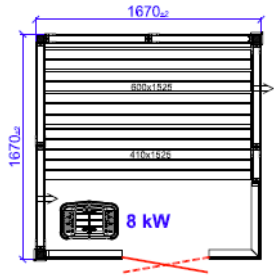

TYLÖ GLASS CORNER RIGHT PLANS

1670x1670

1925x1670

2180x1670

1925x1925

2180x1925

2435x1925

2690x1925

2180x2180

2435x2180