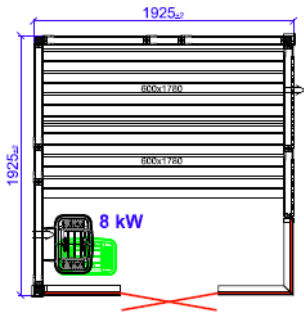

TYLÖ GLASS CORNER RIGHT PLANS

1670x1670

1925x1670

2180x1670

1925x1925

2180x1925

2435x1925

2690x1925

2180x2180

2435x2180