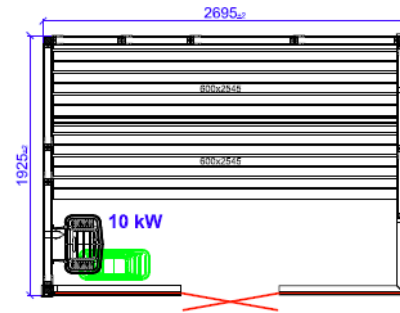

TYLÖ GLASS CORNER RIGHT PLANS

1670x1670

1925x1670

2180x1670

1925x1925

2180x1925

2435x1925

2690x1925

2180x2180

2435x2180