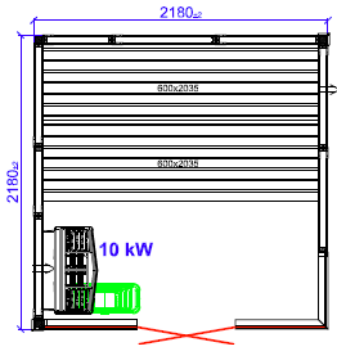

TYLÖ GLASS CORNER RIGHT PLANS

1670x1670

1925x1670

2180x1670

1925x1925

2180x1925

2435x1925

2690x1925

2180x2180

2435x2180