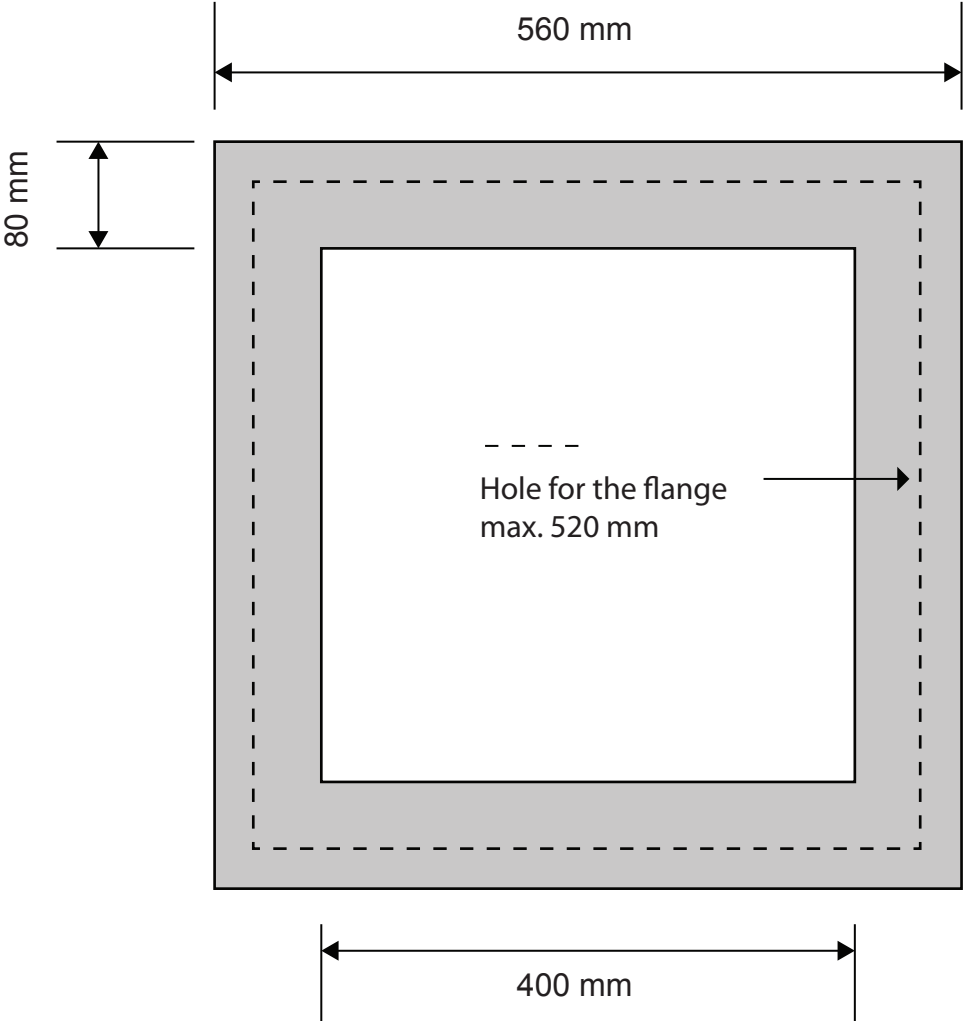

IKI Embedding flange

Monolith electric heaters 6,9 and 9 kW

Install the flange centrally to the bench