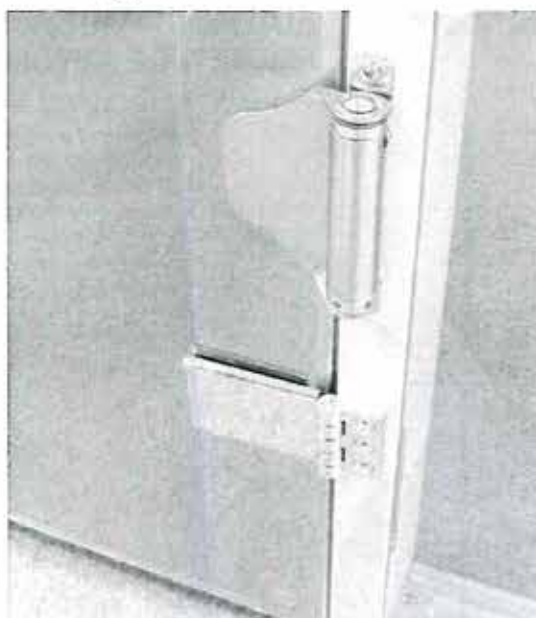

Skyddsplåt mot repor

Protecting plate against scratches