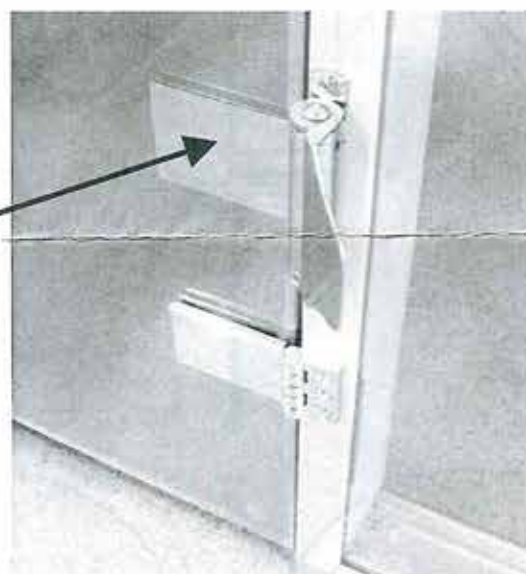

Skyddsplåt mot repor

Protecting plate against scratches