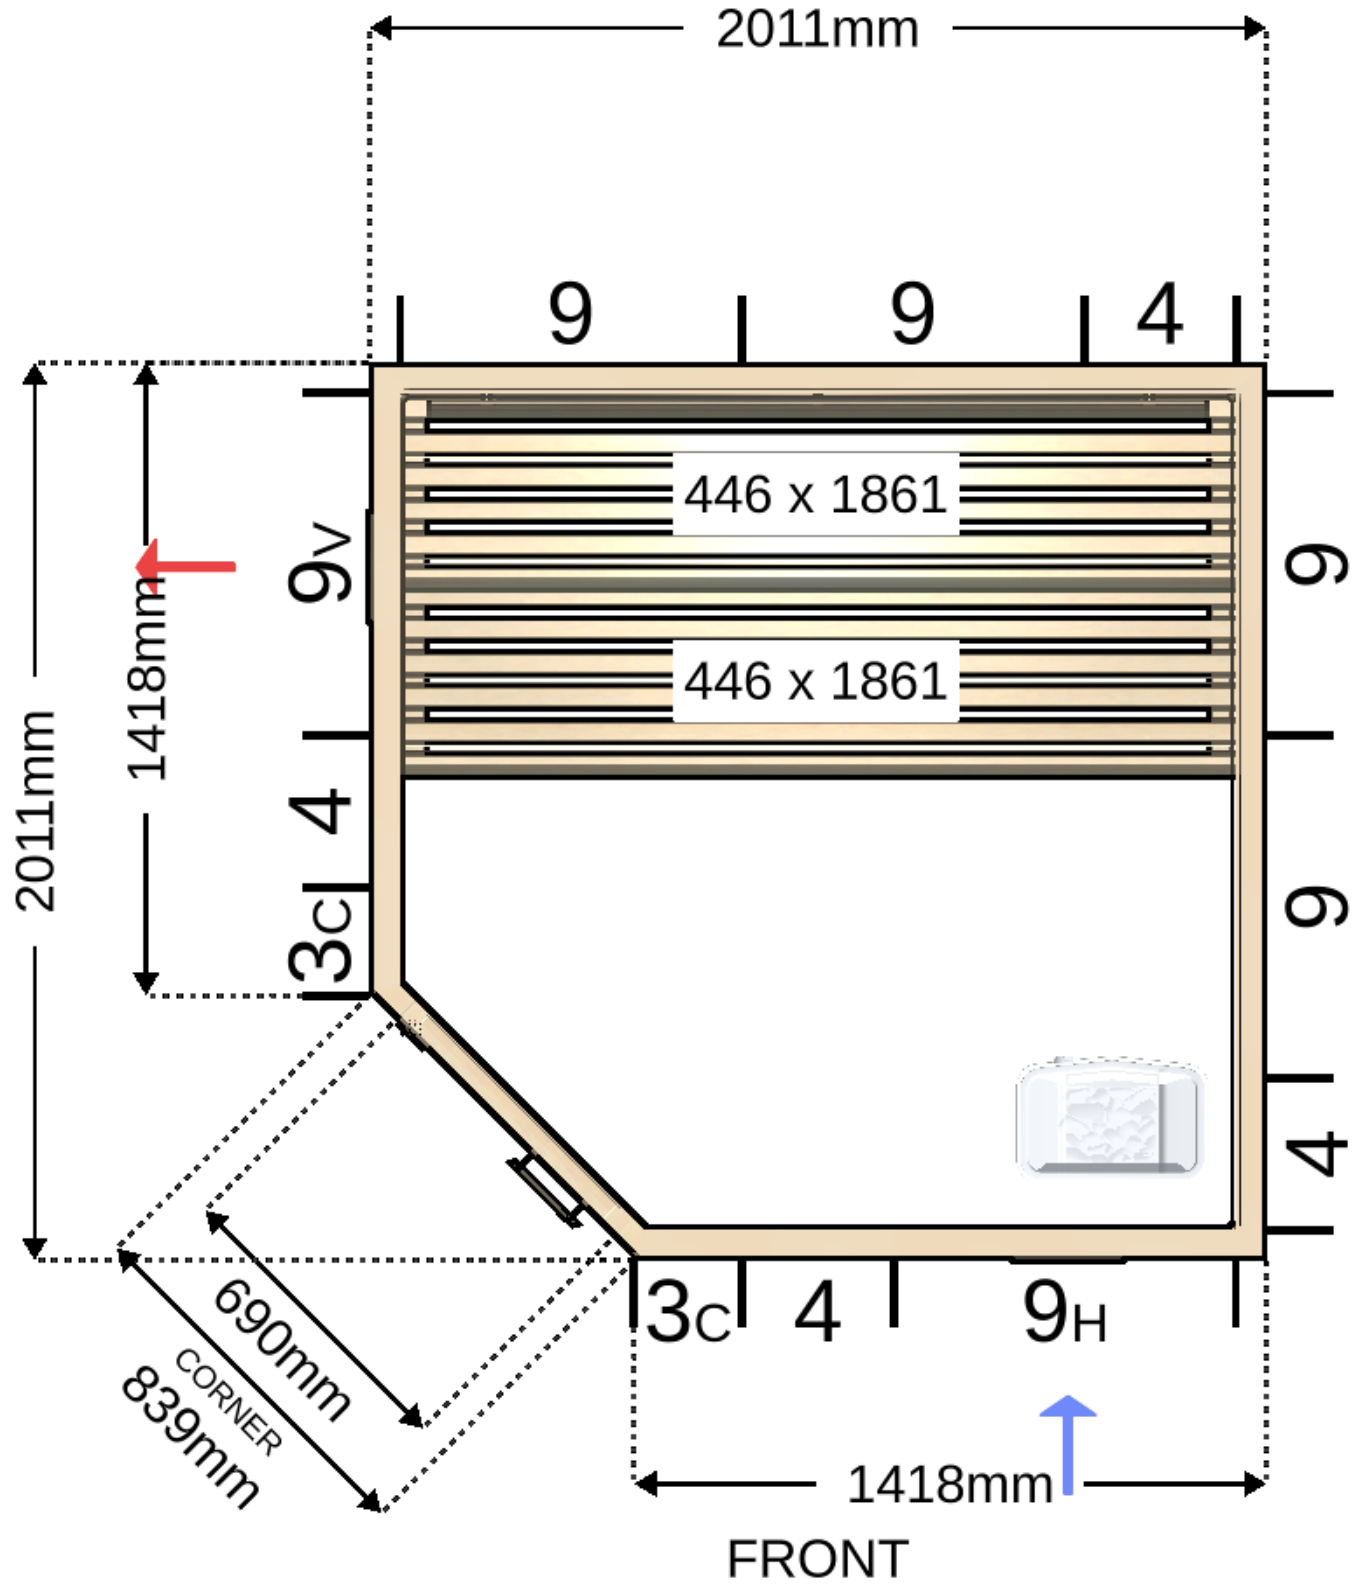

Configuration ID:
c608b97e-92f2-11eb-8c60-005056b75806

Customer Ref.	RMA_nr. ???	Contact
---------------	-------------	---------

TYLÖ	Article No. 3243	Page 1 (3)	Scale 1:20
	Drawn by AA	Date 2022-08-08	

Configuration ID:
c608b97e-92f2-11eb-8c60-005056b75806

Customer Ref.	RMA_nr. ???	Contact
---------------	-------------	---------

BENCH 1		SIZE	
Bench	446 x 1861 mm with skirt	Width	2011 mm
Type	Classic	Depth	2011 mm
Material	Aspen	Height w/o ceiling trim	2073 mm
Height	872 mm	Inside volume	6.99 m ³
Front type	Soft front	Inside volume incl. glass	8.53 m ³
Backrest	1751 mm Slim with lighting	EXTERIOR	
BENCH 2		Room Model	Corner
Bench	446 x 1861 mm	Corner Side	Left
Type	Classic	Visible Sides	All Sides
Material	Aspen	Wall Type	Vertical Panel
Height	472 mm	Material Outside	Aspen 12 x 85 mm
Front type	Soft front	Material Inside	Aspen 12 x 85 mm
		Glass Type	Clear
		Material Ceiling Outside	Spruce C
		Material Ceiling Inside	Aspen
		Wood Type Trim Outside	Aspen
		Wood Type Trim Inside	Aspen
		Floor Frame	Low
		Door Type	Door 690 mm
		Door Handle	Horizontal Aspen
		Door Hinges	Left
HEATER			

FRONT