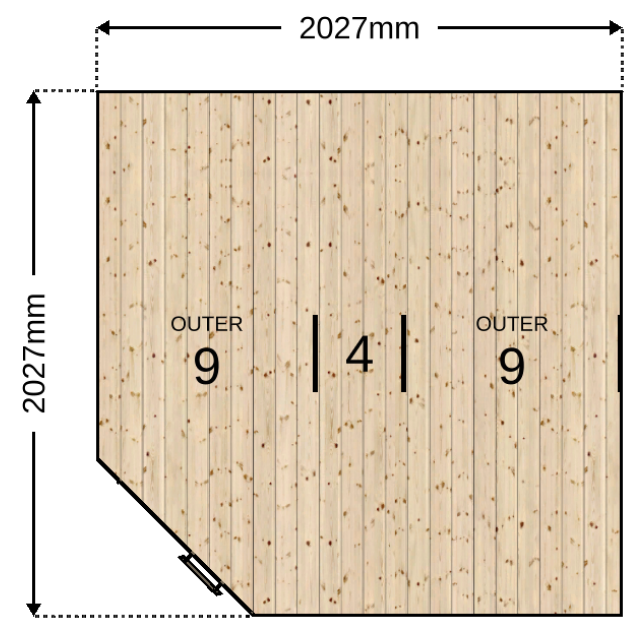

Configuration ID:
c608b97e-92f2-11eb-8c60-005056b75806

Customer Ref.	RMA_nr. ???	Contact
---------------	-------------	---------

TYLÖ	Article No. 3243	Page 1 (3)	Scale 1:20
	Drawn by AA	Date 2022-08-08	

Configuration ID:
c608b97e-92f2-11eb-8c60-005056b75806

Customer Ref.	RMA_nr. ???	Contact
---------------	-------------	---------

BENCH 1		SIZE	
Bench	446 x 1861 mm with skirt	Width	2011 mm
Type	Classic	Depth	2011 mm
Material	Aspen	Height w/o ceiling trim	2073 mm
Height	872 mm	Inside volume	6.99 m ³
Front type	Soft front	Inside volume incl. glass	8.53 m ³
Backrest	1751 mm Slim with lighting	EXTERIOR	
BENCH 2		Room Model	Corner
Bench	446 x 1861 mm	Corner Side	Left
Type	Classic	Visible Sides	All Sides
Material	Aspen	Wall Type	Vertical Panel
Height	472 mm	Material Outside	Aspen 12 x 85 mm
Front type	Soft front	Material Inside	Aspen 12 x 85 mm
		Glass Type	Clear
		Material Ceiling Outside	Spruce C
		Material Ceiling Inside	Aspen
		Wood Type Trim Outside	Aspen
		Wood Type Trim Inside	Aspen
		Floor Frame	Low
		Door Type	Door 690 mm
		Door Handle	Horizontal Aspen
		Door Hinges	Left
HEATER			