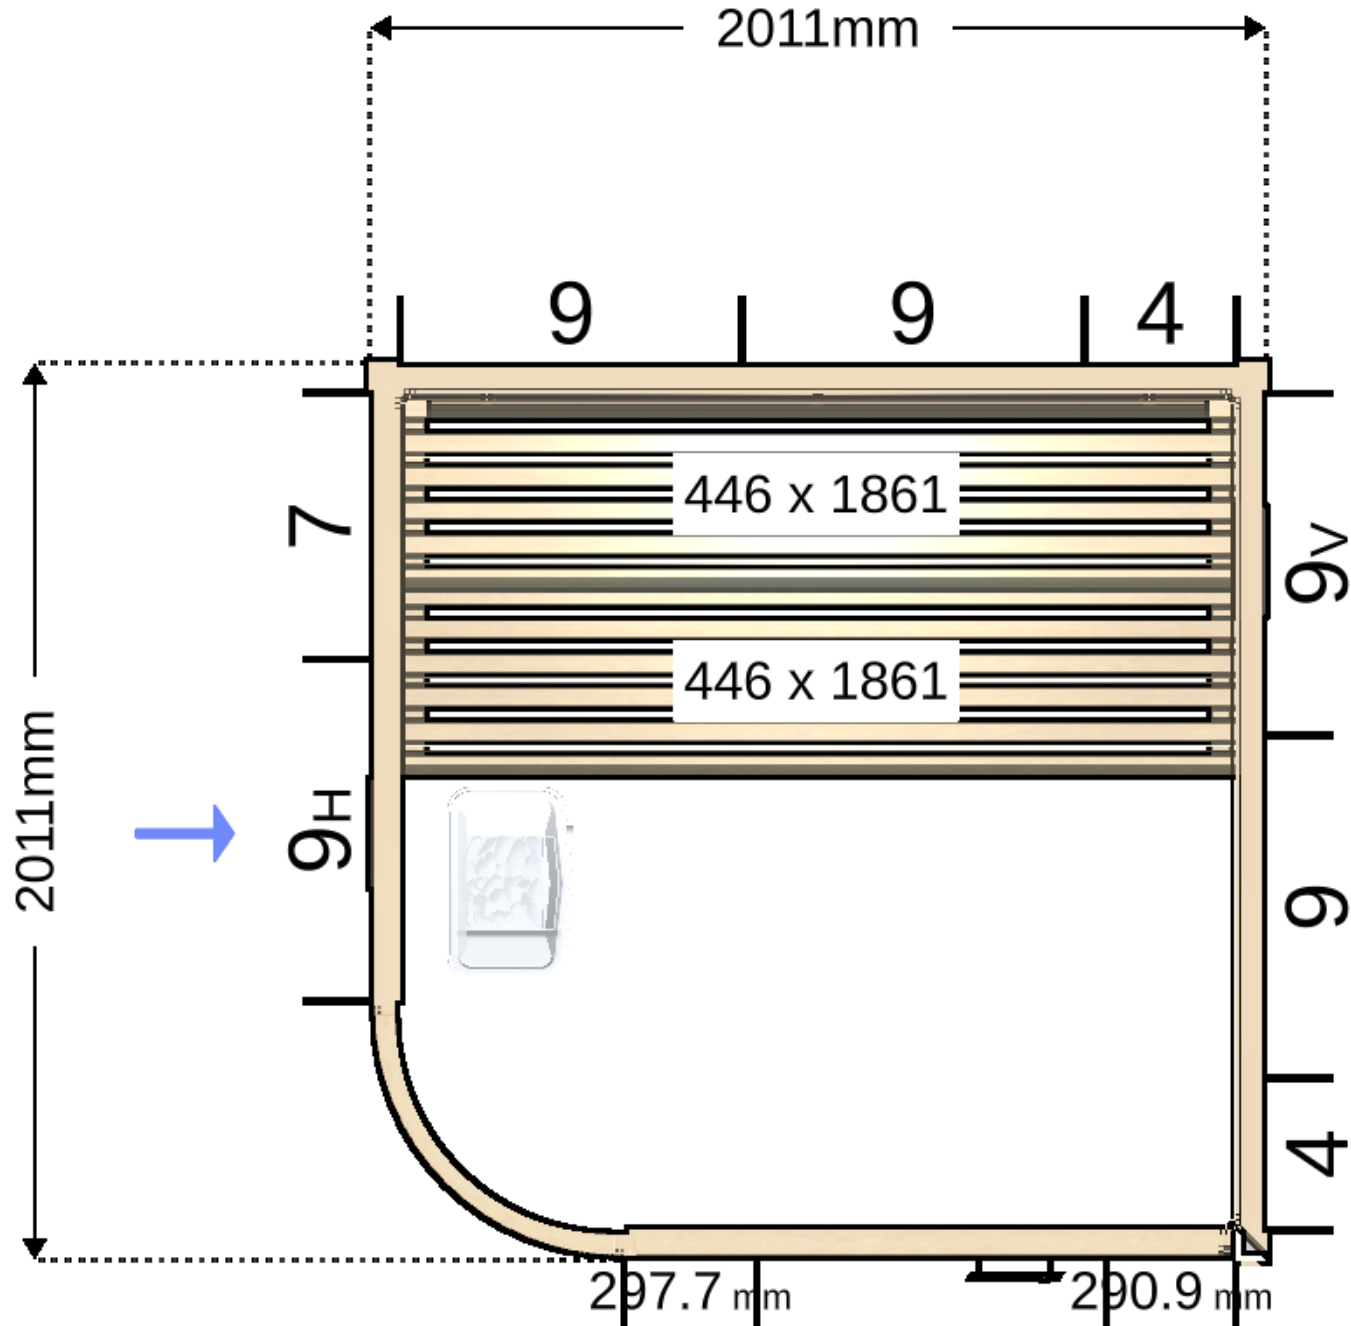

Configuration ID:  
665660e8-171a-11ed-b7c6-00155d4a4905

Customer Ref.	RMA_nr. ???	Contact
---------------	-------------	---------

<b>TYLÖ</b>	Article No. 3243	Page 1 (3)	Scale 1:20
	Drawn by AA	Date 2022-08-08	

Configuration ID:  
665660e8-171a-11ed-b7c6-00155d4a4905

Customer Ref.	RMA_nr. ???	Contact
---------------	-------------	---------

BENCH 1		SIZE	
Bench	446 x 1861 mm with skirt	Width	2011 mm
Type	Classic	Depth	2011 mm
Material	Aspen	Height w/o ceiling trim	2073 mm
Height	872 mm	Inside volume	6.99 m <sup>3</sup>
Front type	Soft front	Inside volume incl. glass	11.77 m <sup>3</sup>
Backrest	1751 mm Slim with lighting	<b>EXTERIOR</b>	
BENCH 2		Room Model	Round Corner
Bench	446 x 1861 mm	Corner Side	Left
Type	Classic	Visible Sides	All Sides
Material	Aspen	Wall Type	Vertical Panel
Height	472 mm	Material Outside	Aspen 12 x 85 mm
Front type	Soft front	Material Inside	Aspen 12 x 85 mm
		Glass Type	Clear
		Soffit	Front and Left
		Material Ceiling Outside	Spruce C
		Material Ceiling Inside	Aspen
		Wood Type Trim Outside	Aspen
		Wood Type Trim Inside	Aspen
		Floor Frame	Low
		Glass Profile Floor	Standard
		Door Type	Door 720 mm
		Door Handle	Horizontal Aspen
		Door Hinges	Left
<b>HEATER</b>			