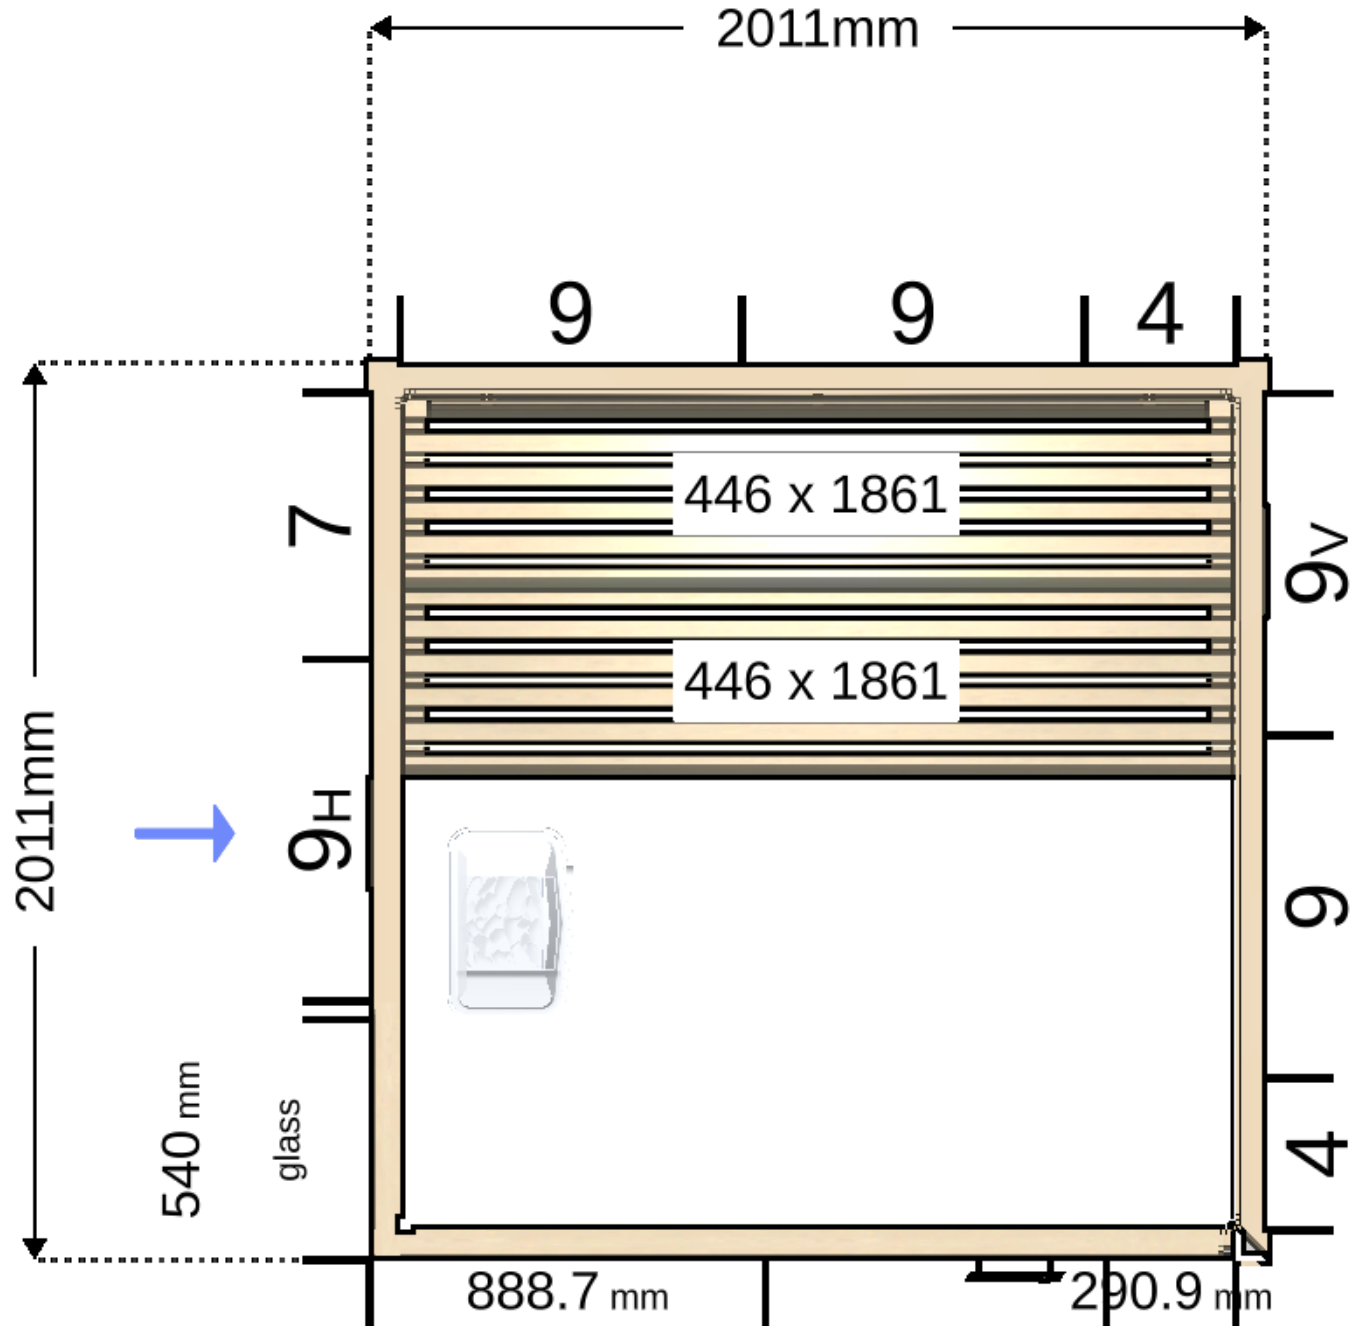

Configuration ID:
665660e8-171a-11ed-b7c6-00155d4a4905

Customer Ref.	RMA_nr. ???	Contact
---------------	-------------	---------

TYLÖ	Article No. 3243	Page 1 (3)	Scale 1:20
	Drawn by AA	Date 2022-08-08	

Configuration ID:
665660e8-171a-11ed-b7c6-00155d4a4905

Customer Ref.	RMA_nr. ???	Contact
---------------	-------------	---------

BENCH 1		SIZE	
Bench	446 x 1861 mm with skirt	Width	2011 mm
Type	Classic	Depth	2011 mm
Material	Aspen	Height w/o ceiling trim	2073 mm
Height	872 mm	Inside volume	6.99 m ³
Front type	Soft front	Inside volume incl. glass	11.77 m ³
Backrest	1751 mm Slim with lighting	EXTERIOR	
BENCH 2		Room Model	Glass Corner
Bench	446 x 1861 mm	Corner Side	Left
Type	Classic	Visible Sides	All Sides
Material	Aspen	Wall Type	Vertical Panel
Height	472 mm	Material Outside	Aspen 12 x 85 mm
Front type	Soft front	Material Inside	Aspen 12 x 85 mm
		Glass Type	Clear
		Material Ceiling Outside	Spruce C
		Material Ceiling Inside	Aspen
		Wood Type Trim Outside	Aspen
		Wood Type Trim Inside	Aspen
		Floor Frame	Low
		Glass Profile Floor	Standard
		Door Type	Door 720 mm
		Door Handle	Horizontal Aspen
		Door Hinges	Left
HEATER			