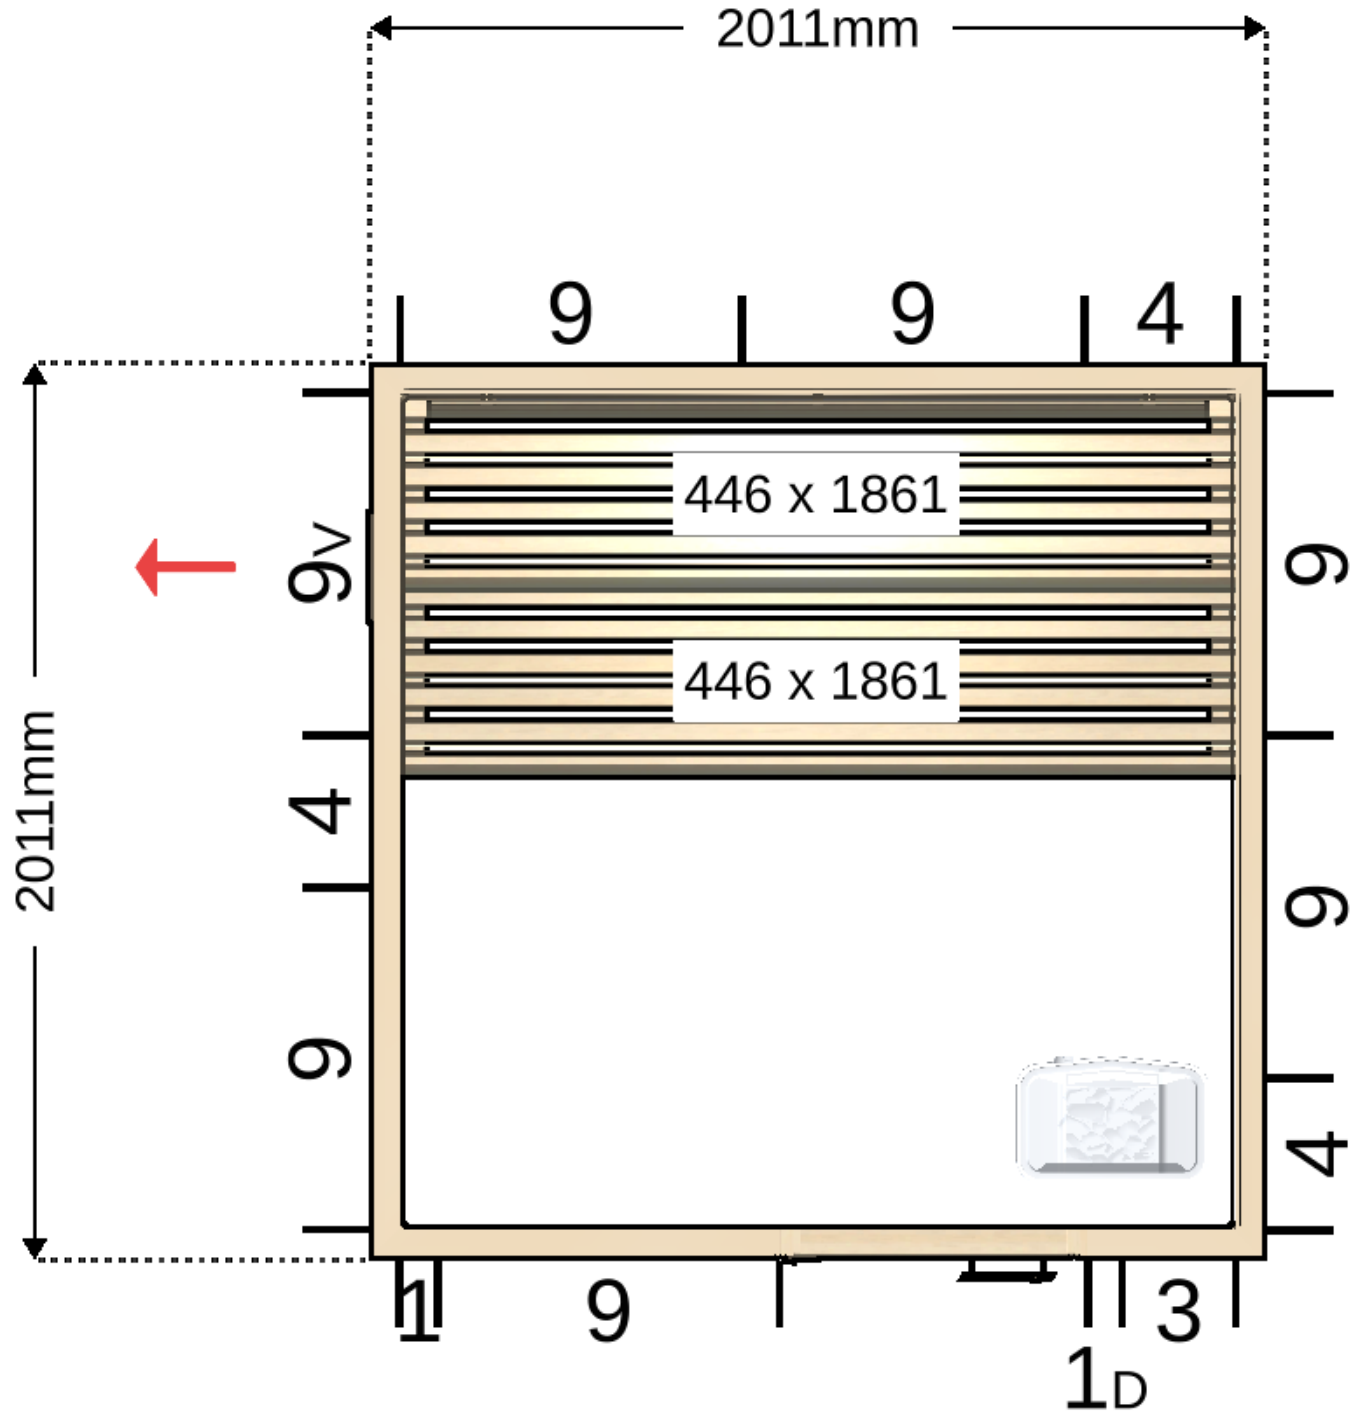

Configuration ID:  
665660e8-171a-11ed-b7c6-00155d4a4905

Customer Ref.	RMA_nr. ???	Contact
---------------	-------------	---------

<b>TYLÖ</b>	Article No. 3243	Page 1 (3)	Scale 1:20
	Drawn by AA	Date 2022-08-08	

Configuration ID:  
665660e8-171a-11ed-b7c6-00155d4a4905

Customer Ref.	RMA_nr. ???	Contact
---------------	-------------	---------

<b>BENCH 1</b>		<b>SIZE</b>	
Bench	446 x 1861 mm with skirt	Width	2011 mm
Type	Classic	Depth	2011 mm
Material	Aspen	Height w/o ceiling trim	2073 mm
Height	872 mm	Inside volume	6.99 m <sup>3</sup>
Front type	Soft front	Inside volume incl. glass	8.53 m <sup>3</sup>
Backrest	1751 mm Slim with lighting	<b>EXTERIOR</b>	
<b>BENCH 2</b>		Room Model	Square
Bench	446 x 1861 mm	Visible Sides	All Sides
Type	Classic	Wall Type	Vertical Panel
Material	Aspen	Material Outside	Aspen 12 x 85 mm
Height	472 mm	Material Inside	Aspen 12 x 85 mm
Front type	Soft front	Glass Type	Clear
		Material Ceiling Outside	Spruce C
		Material Ceiling Inside	Aspen
		Wood Type Trim Outside	Aspen
		Wood Type Trim Inside	Aspen
		Floor Frame	Low
		Door Type	Door 690 mm
		Door Handle	Horizontal Aspen
		Door Hinges	Left
		<b>HEATER</b>	