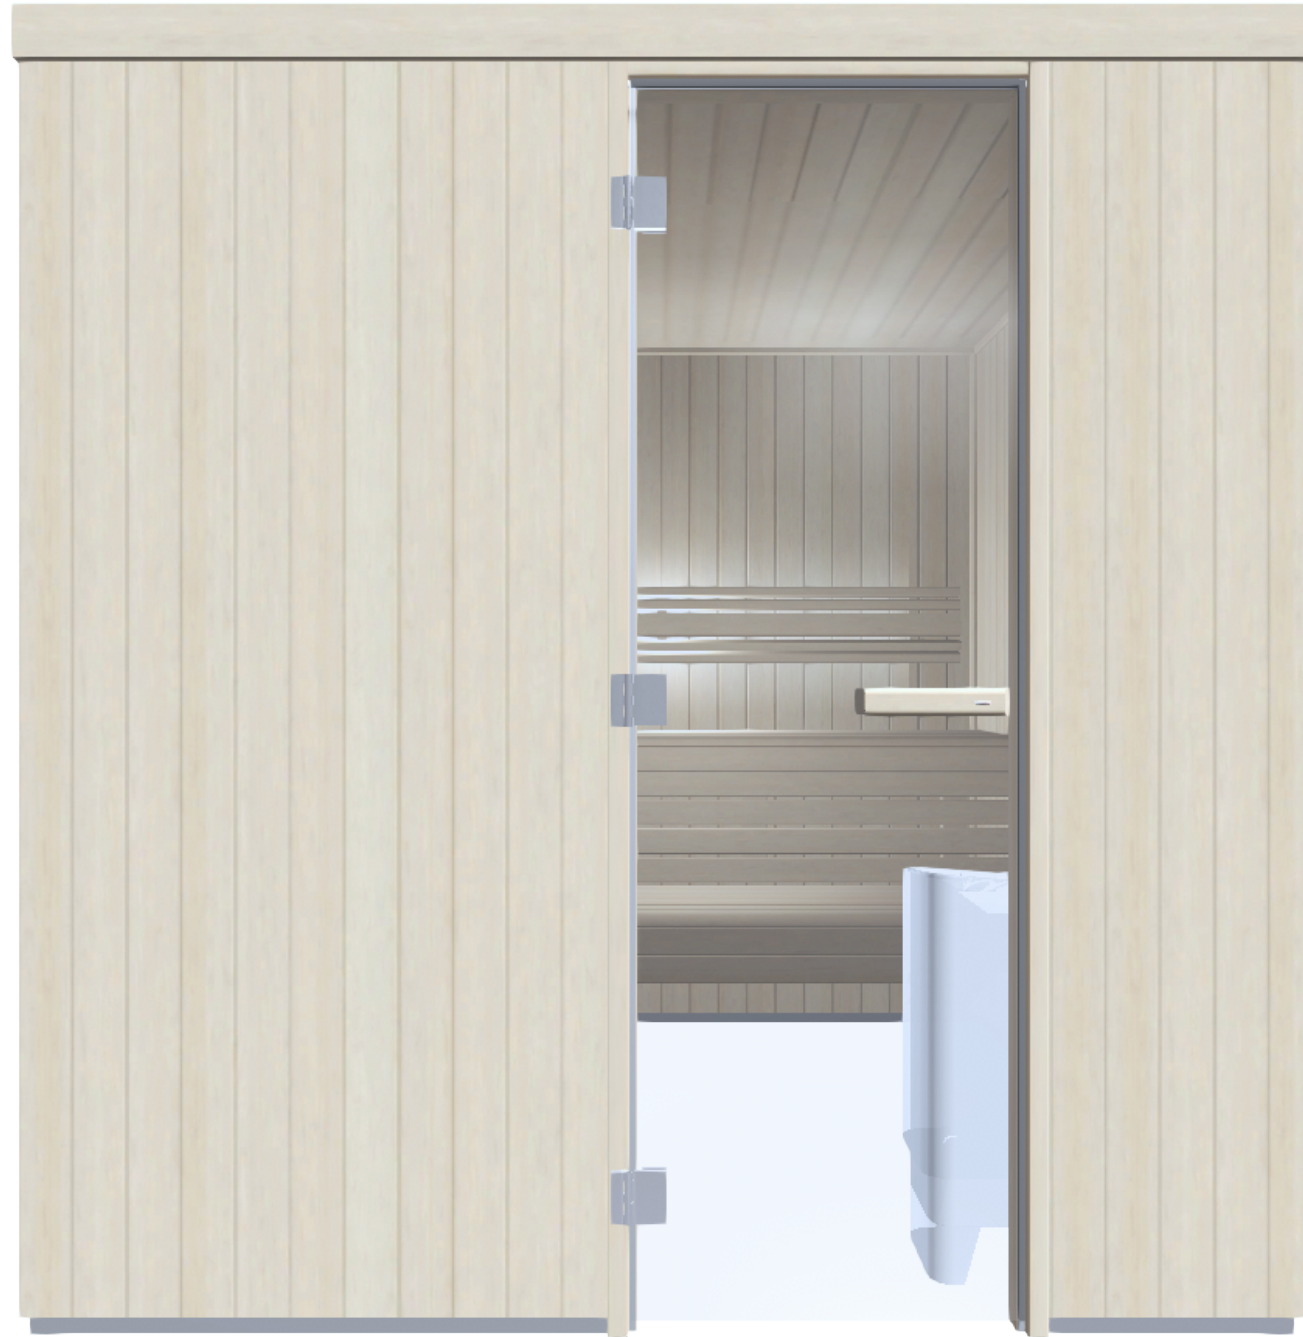

Configuration ID:  
665660e8-171a-11ed-b7c6-00155d4a4905

Customer Ref.	RMA_nr. ???	Contact
---------------	-------------	---------

<b>TYLÖ</b>	Article No. 3243	Page 1 (3)	Scale 1:20
	Drawn by AA	Date 2022-08-08	

Configuration ID:  
665660e8-171a-11ed-b7c6-00155d4a4905

Customer Ref.	RMA_nr. ???	Contact
---------------	-------------	---------

<b>BENCH 1</b>		<b>SIZE</b>	
Bench	446 x 1861 mm with skirt	Width	2011 mm
Type	Classic	Depth	2011 mm
Material	Aspen	Height w/o ceiling trim	2073 mm
Height	872 mm	Inside volume	6.99 m <sup>3</sup>
Front type	Soft front	Inside volume incl. glass	8.53 m <sup>3</sup>
Backrest	1751 mm Slim with lighting	<b>EXTERIOR</b>	
<b>BENCH 2</b>		Room Model	Square
Bench	446 x 1861 mm	Visible Sides	All Sides
Type	Classic	Wall Type	Vertical Panel
Material	Aspen	Material Outside	Aspen 12 x 85 mm
Height	472 mm	Material Inside	Aspen 12 x 85 mm
Front type	Soft front	Glass Type	Clear
		Material Ceiling Outside	Spruce C
		Material Ceiling Inside	Aspen
		Wood Type Trim Outside	Aspen
		Wood Type Trim Inside	Aspen
		Floor Frame	Low
		Door Type	Door 690 mm
		Door Handle	Horizontal Aspen
		Door Hinges	Left
		<b>HEATER</b>	