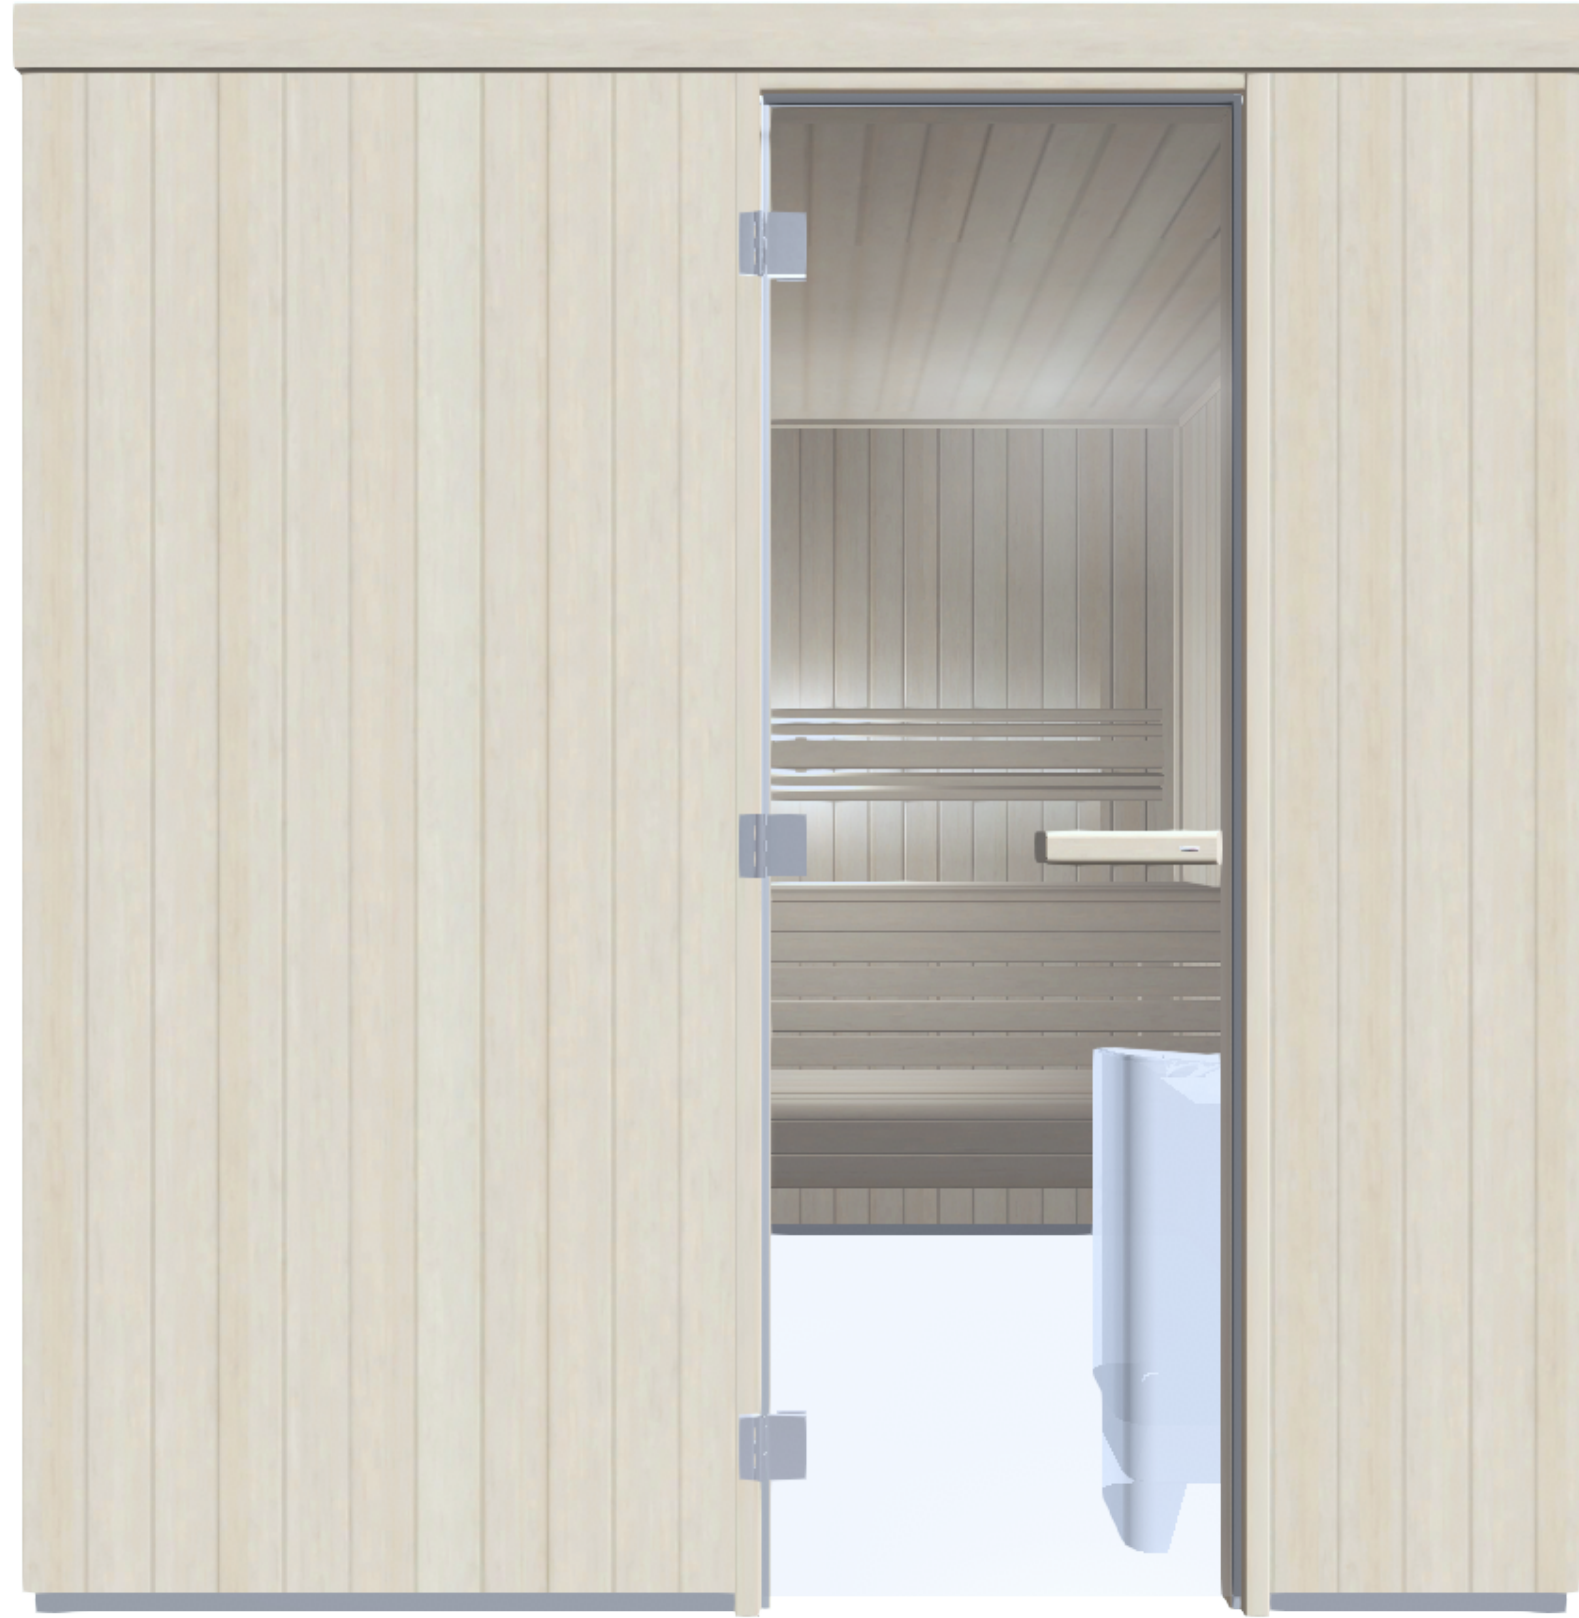

Configuration ID:  
665660e8-171a-11ed-b7c6-00155d4a4905

Customer Ref.	RMA_nr. ???	Contact
---------------	-------------	---------

<b>TYLÖ</b>	Article No. 3243	Page 1 (3)	Scale 1:20
	Drawn by AA	Date 2022-08-08	

Configuration ID:  
665660e8-171a-11ed-b7c6-00155d4a4905

Customer Ref.	RMA_nr. ???	Contact
---------------	-------------	---------

<b>BENCH 1</b>		<b>SIZE</b>	
Bench	446 x 1861 mm with skirt	Width	2011 mm
Type	Classic	Depth	2011 mm
Material	Aspen	Height w/o ceiling trim	2073 mm
Height	872 mm	Inside volume	6.99 m <sup>3</sup>
Front type	Soft front	Inside volume incl. glass	8.53 m <sup>3</sup>
Backrest	1751 mm Slim with lighting	<b>EXTERIOR</b>	
<b>BENCH 2</b>		Room Model	Square
Bench	446 x 1861 mm	Visible Sides	All Sides
Type	Classic	Wall Type	Vertical Panel
Material	Aspen	Material Outside	Aspen 12 x 85 mm
Height	472 mm	Material Inside	Aspen 12 x 85 mm
Front type	Soft front	Glass Type	Clear
		Material Ceiling Outside	Spruce C
		Material Ceiling Inside	Aspen
		Wood Type Trim Outside	Aspen
		Wood Type Trim Inside	Aspen
		Floor Frame	Low
		Door Type	Door 690 mm
		Door Handle	Horizontal Aspen
		Door Hinges	Left
		<b>HEATER</b>	