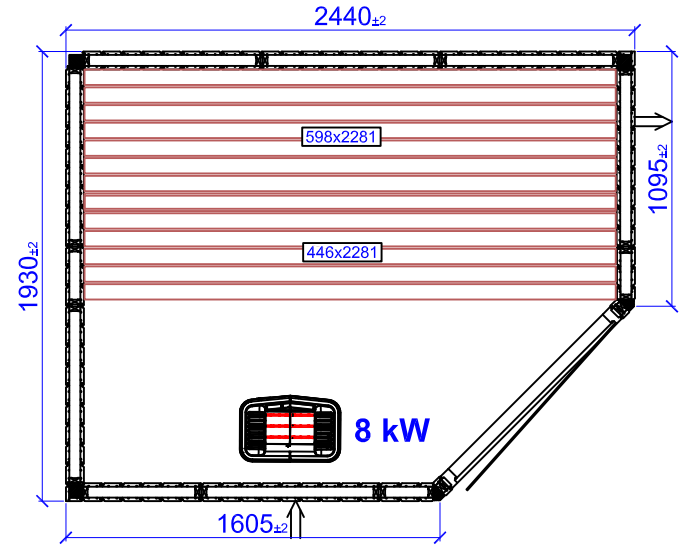

Layouter Harmony PRO Corner

1930x1675/c

1930x1930/c

2440x1930/c

1930x2440/c

2700x2440/c

2440x2700/c

3210x2440/c