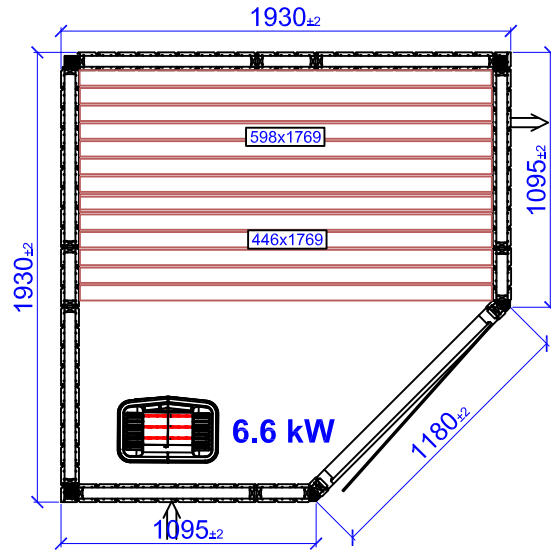

Layouter Harmony PRO Corner

1930x1675/c

1930x1930/c

2440x1930/c

1930x2440/c

2700x2440/c

2440x2700/c

3210x2440/c