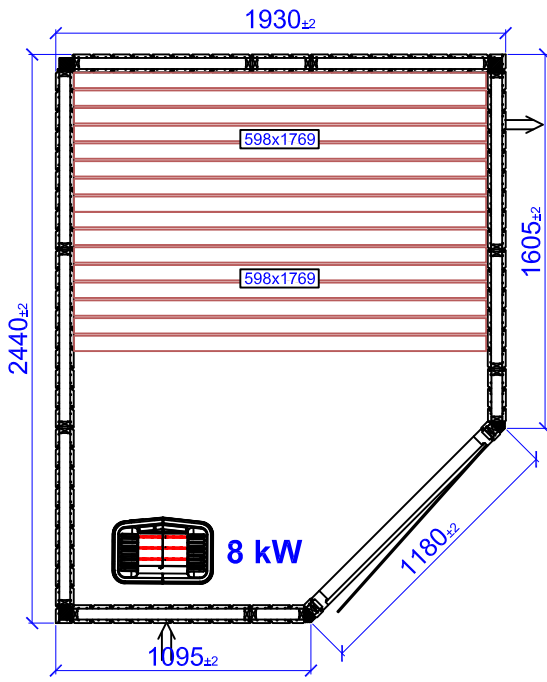

Layouter Harmony PRO Corner

1930x1675/c

1930x1930/c

2440x1930/c

1930x2440/c

2700x2440/c

2440x2700/c

3210x2440/c