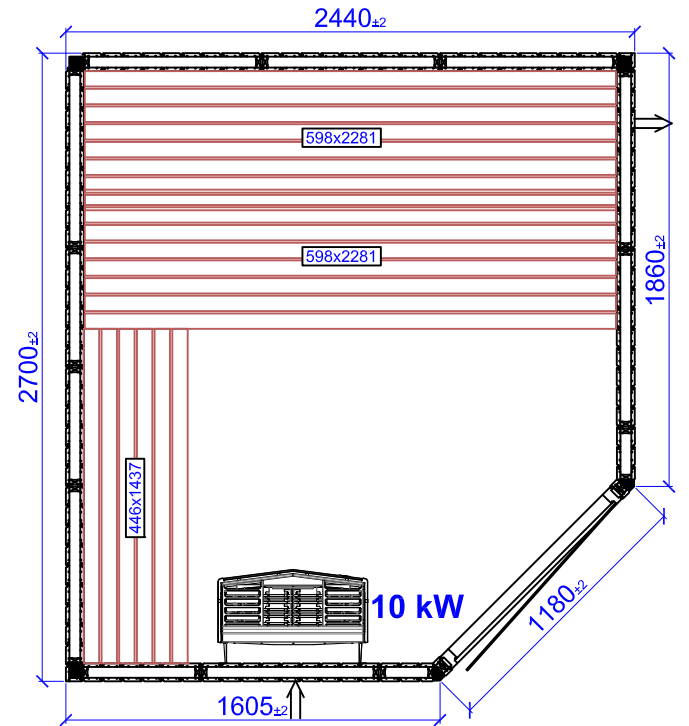

Layouter Harmony PRO Corner

1930x1675/c

1930x1930/c

2440x1930/c

1930x2440/c

2700x2440/c

2440x2700/c

3210x2440/c