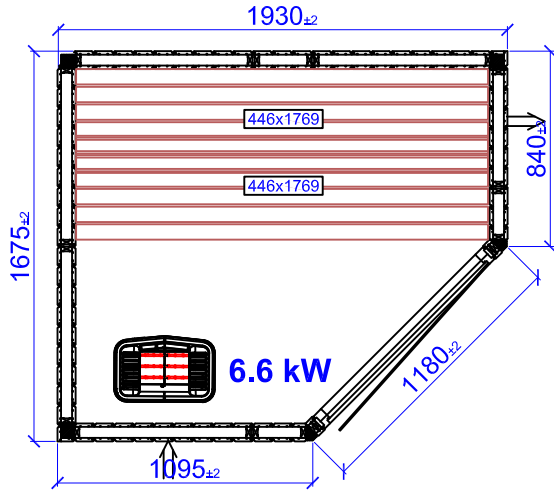

Layouter Harmony PRO Corner

1930x1675/c

1930x1930/c

2440x1930/c

1930x2440/c

2700x2440/c

2440x2700/c

3210x2440/c