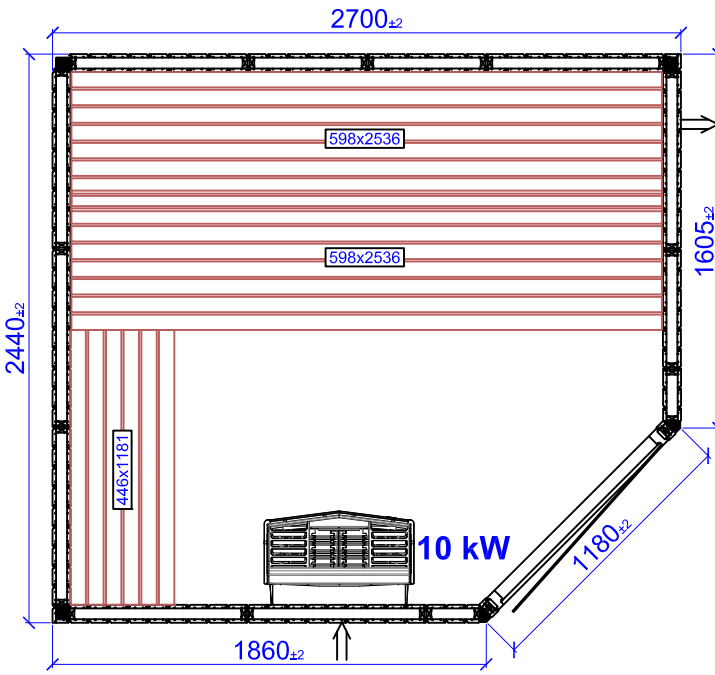

Layouter Harmony PRO Corner

1930x1675/c

1930x1930/c

2440x1930/c

1930x2440/c

2700x2440/c

2440x2700/c

3210x2440/c